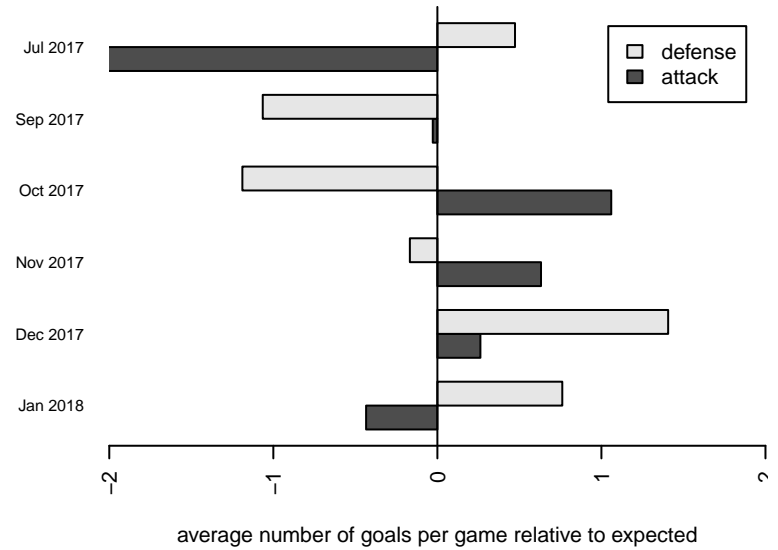

Performance relative to 13 month average