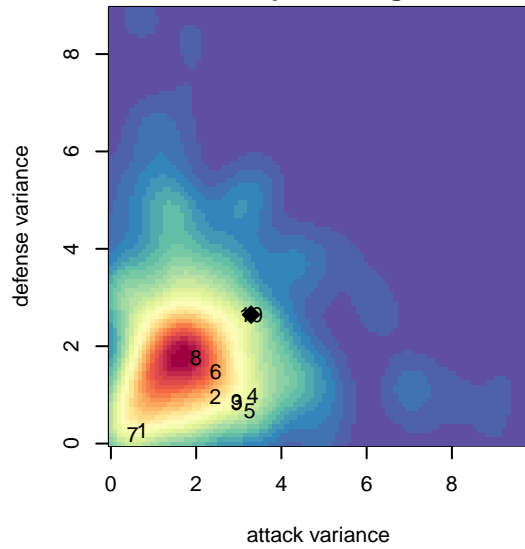

## Eastside FC Red B03

Eastside FC  
 Preston, WA  
 B03 total strength=1598  
 attack=27.22 defense=9.25  
 fall league = RCL B03 Div 1

alt names used:  
 Eastside FC B03 Red A  
 EASTSIDE FC 03 RED (WA)  
 EFC-WA B03 Red  
 Eastside FC B03 Red A  
 Eastside FC B03 Red (WA)

Venues played:  
 2017 Beaverton Cup U15 Gold  
 2017 RCL B03 Div 1  
 2017 Timbers Winter Showcase 2003 FWRL U  
 2017 FWRL NW B03  
 2017 WYS Championship B03

**attack and defense variance (black dot)  
relative to other teams  
and top 10 in region**