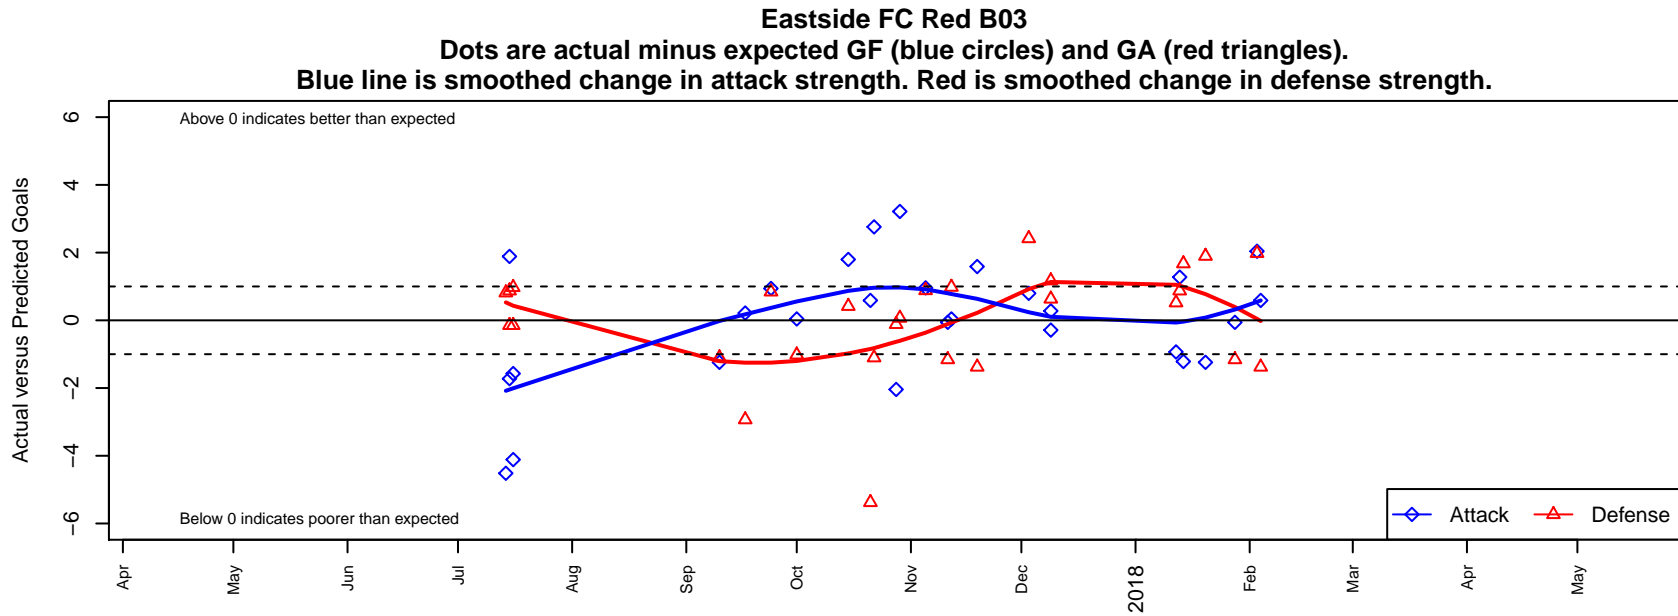

## Eastside FC Red B03

Eastside FC  
 Preston, WA  
 B03 total strength=1598  
 attack=27.22 defense=9.25  
 fall league = RCL B03 Div 1

alt names used:  
 Eastside FC B03 Red A  
 EASTSIDE FC 03 RED (WA)  
 EFC-WA B03 Red  
 Eastside FC B03 Red A  
 Eastside FC B03 Red (WA)

Venues played:  
 2017 Beaverton Cup U15 Gold  
 2017 RCL B03 Div 1  
 2017 Timbers Winter Showcase 2003 FWRL U  
 2017 FWRL NW B03  
 2017 WYS Championship B03

**attack and defense variance (black dot)  
relative to other teams  
and top 10 in region**