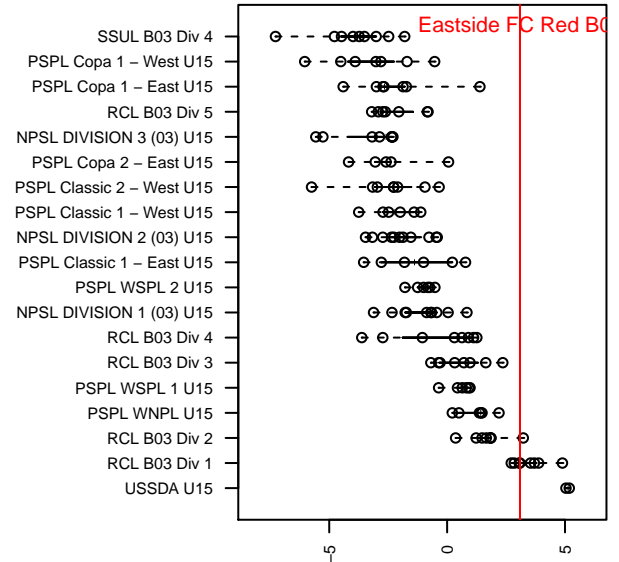

**attack and defense rating
relative to others at age
and all opponents in last 13 months**