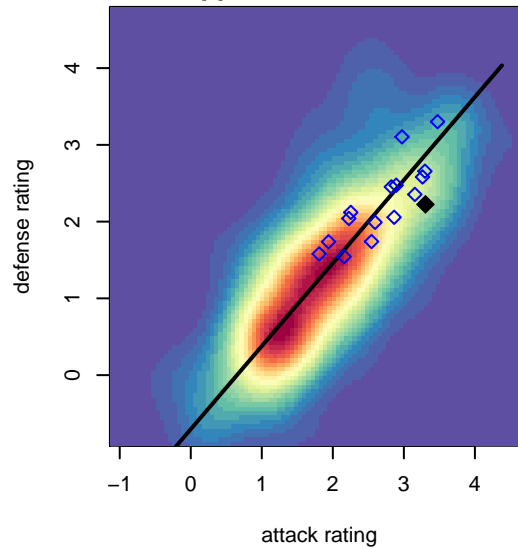

**attack and defense rating
relative to others at age
and all opponents in last 13 months**