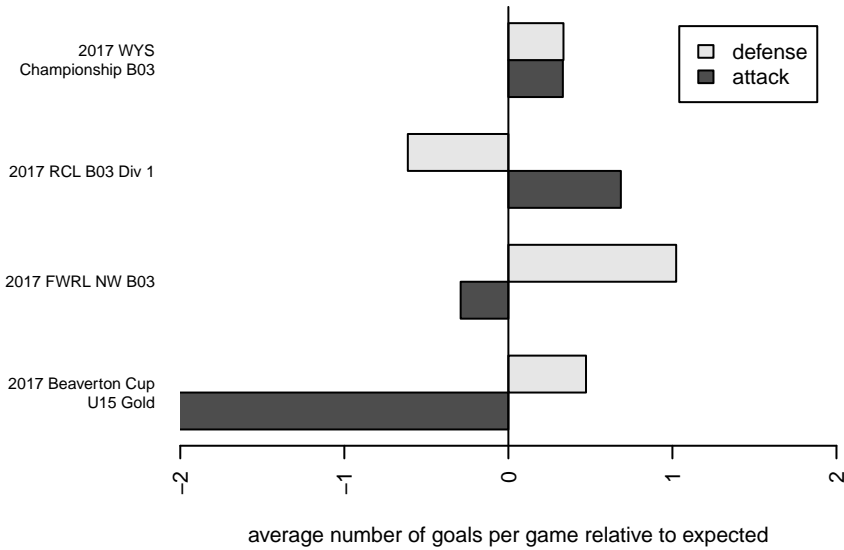

Performance relative to 13 month average